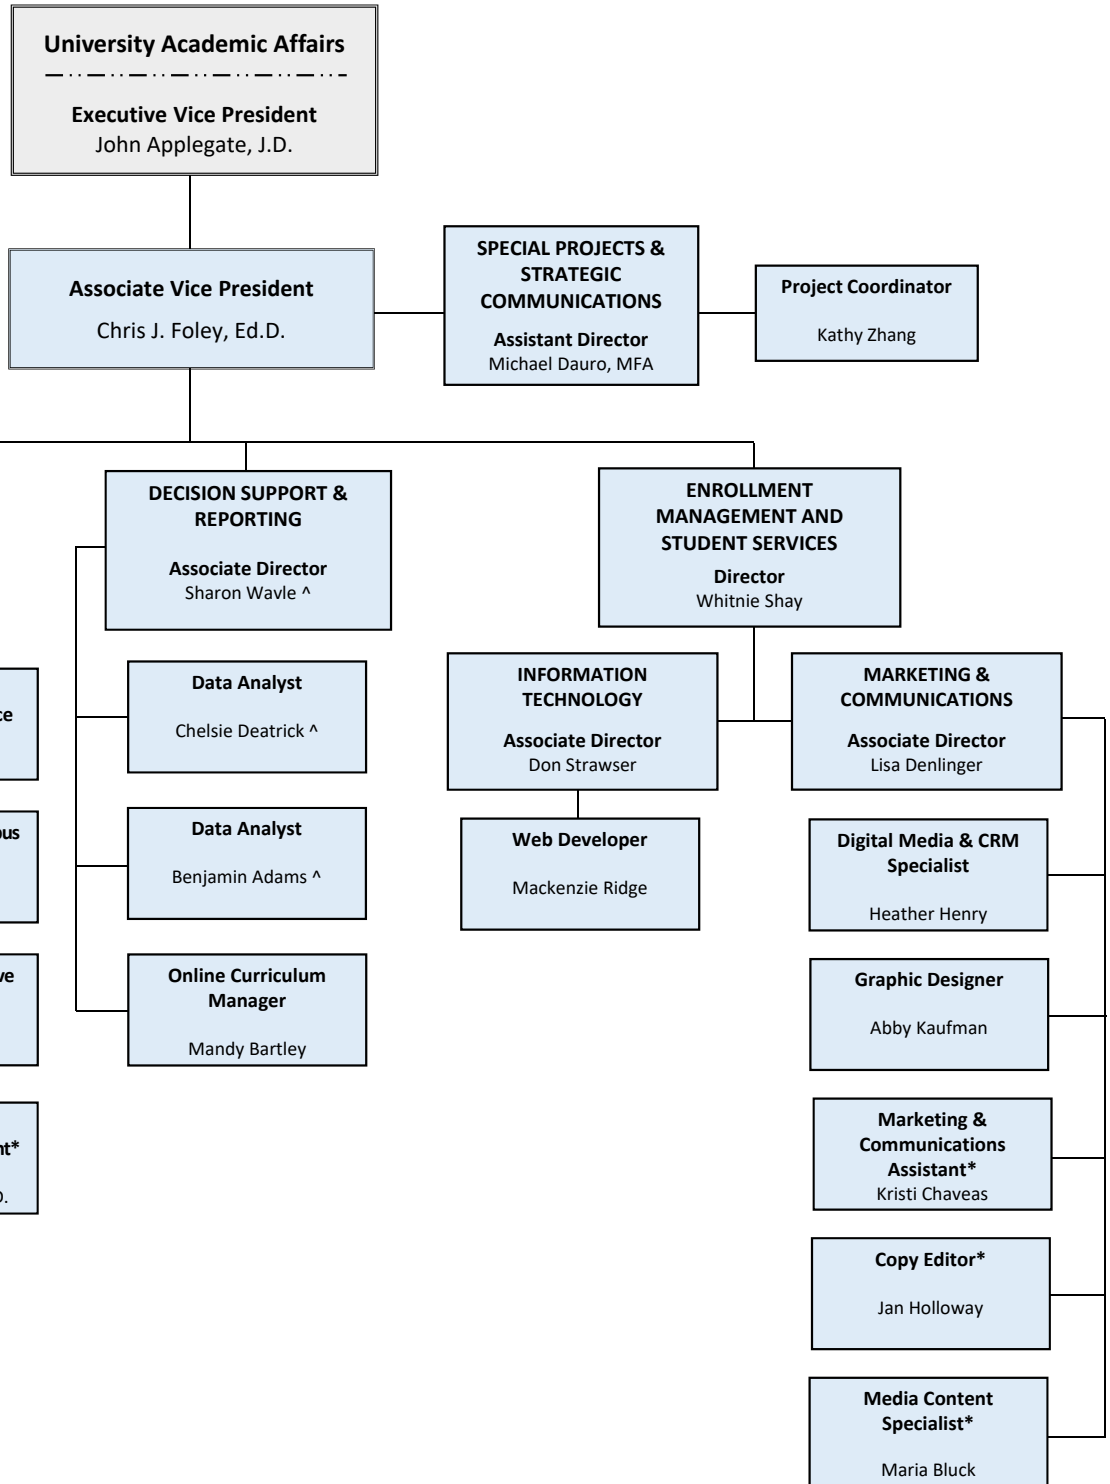

OFFICE OF ONLINE EDUCATION

INDIANA UNIVERSITY

March 2020

* Part-time staff position
 ^ Located at IU Southeast
 @ Located at IU East
 ~ Located at IUPUI